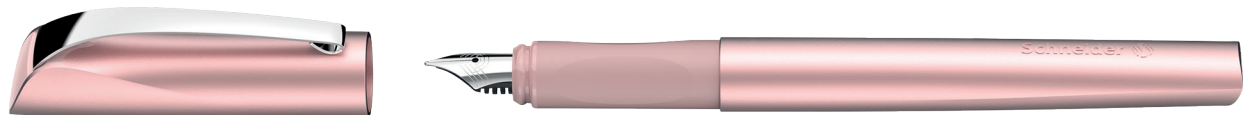

Ceod Shiny

Metallic-look fountain pen with award-winning design

- Fountain pen with elegant metallic look
- Modern design with striking curves
- Ergonomically rubberised grip profile
- High-quality stainless steel nib with iridium tip M
- Sturdy metal clip
- Suitable for standard ink cartridges
- Equipped with one ink cartridge, royal blue, erasable
- Spare front part available
- Equally suitable for right- and left-handers

Individual products

Tip	Ref. No.	Colour/Motif	Barcode	Pack	Illustration
M	168609	powder pink	4 004675 126481	1/10	
M	168621	graphite	4 004675 156976	1/10	
M	168623	blue	4 004675 157003	1/10	
M	168656	lilac	4 004675 171528	1/10	
M	168657	teal	4 004675 171542	1/10	